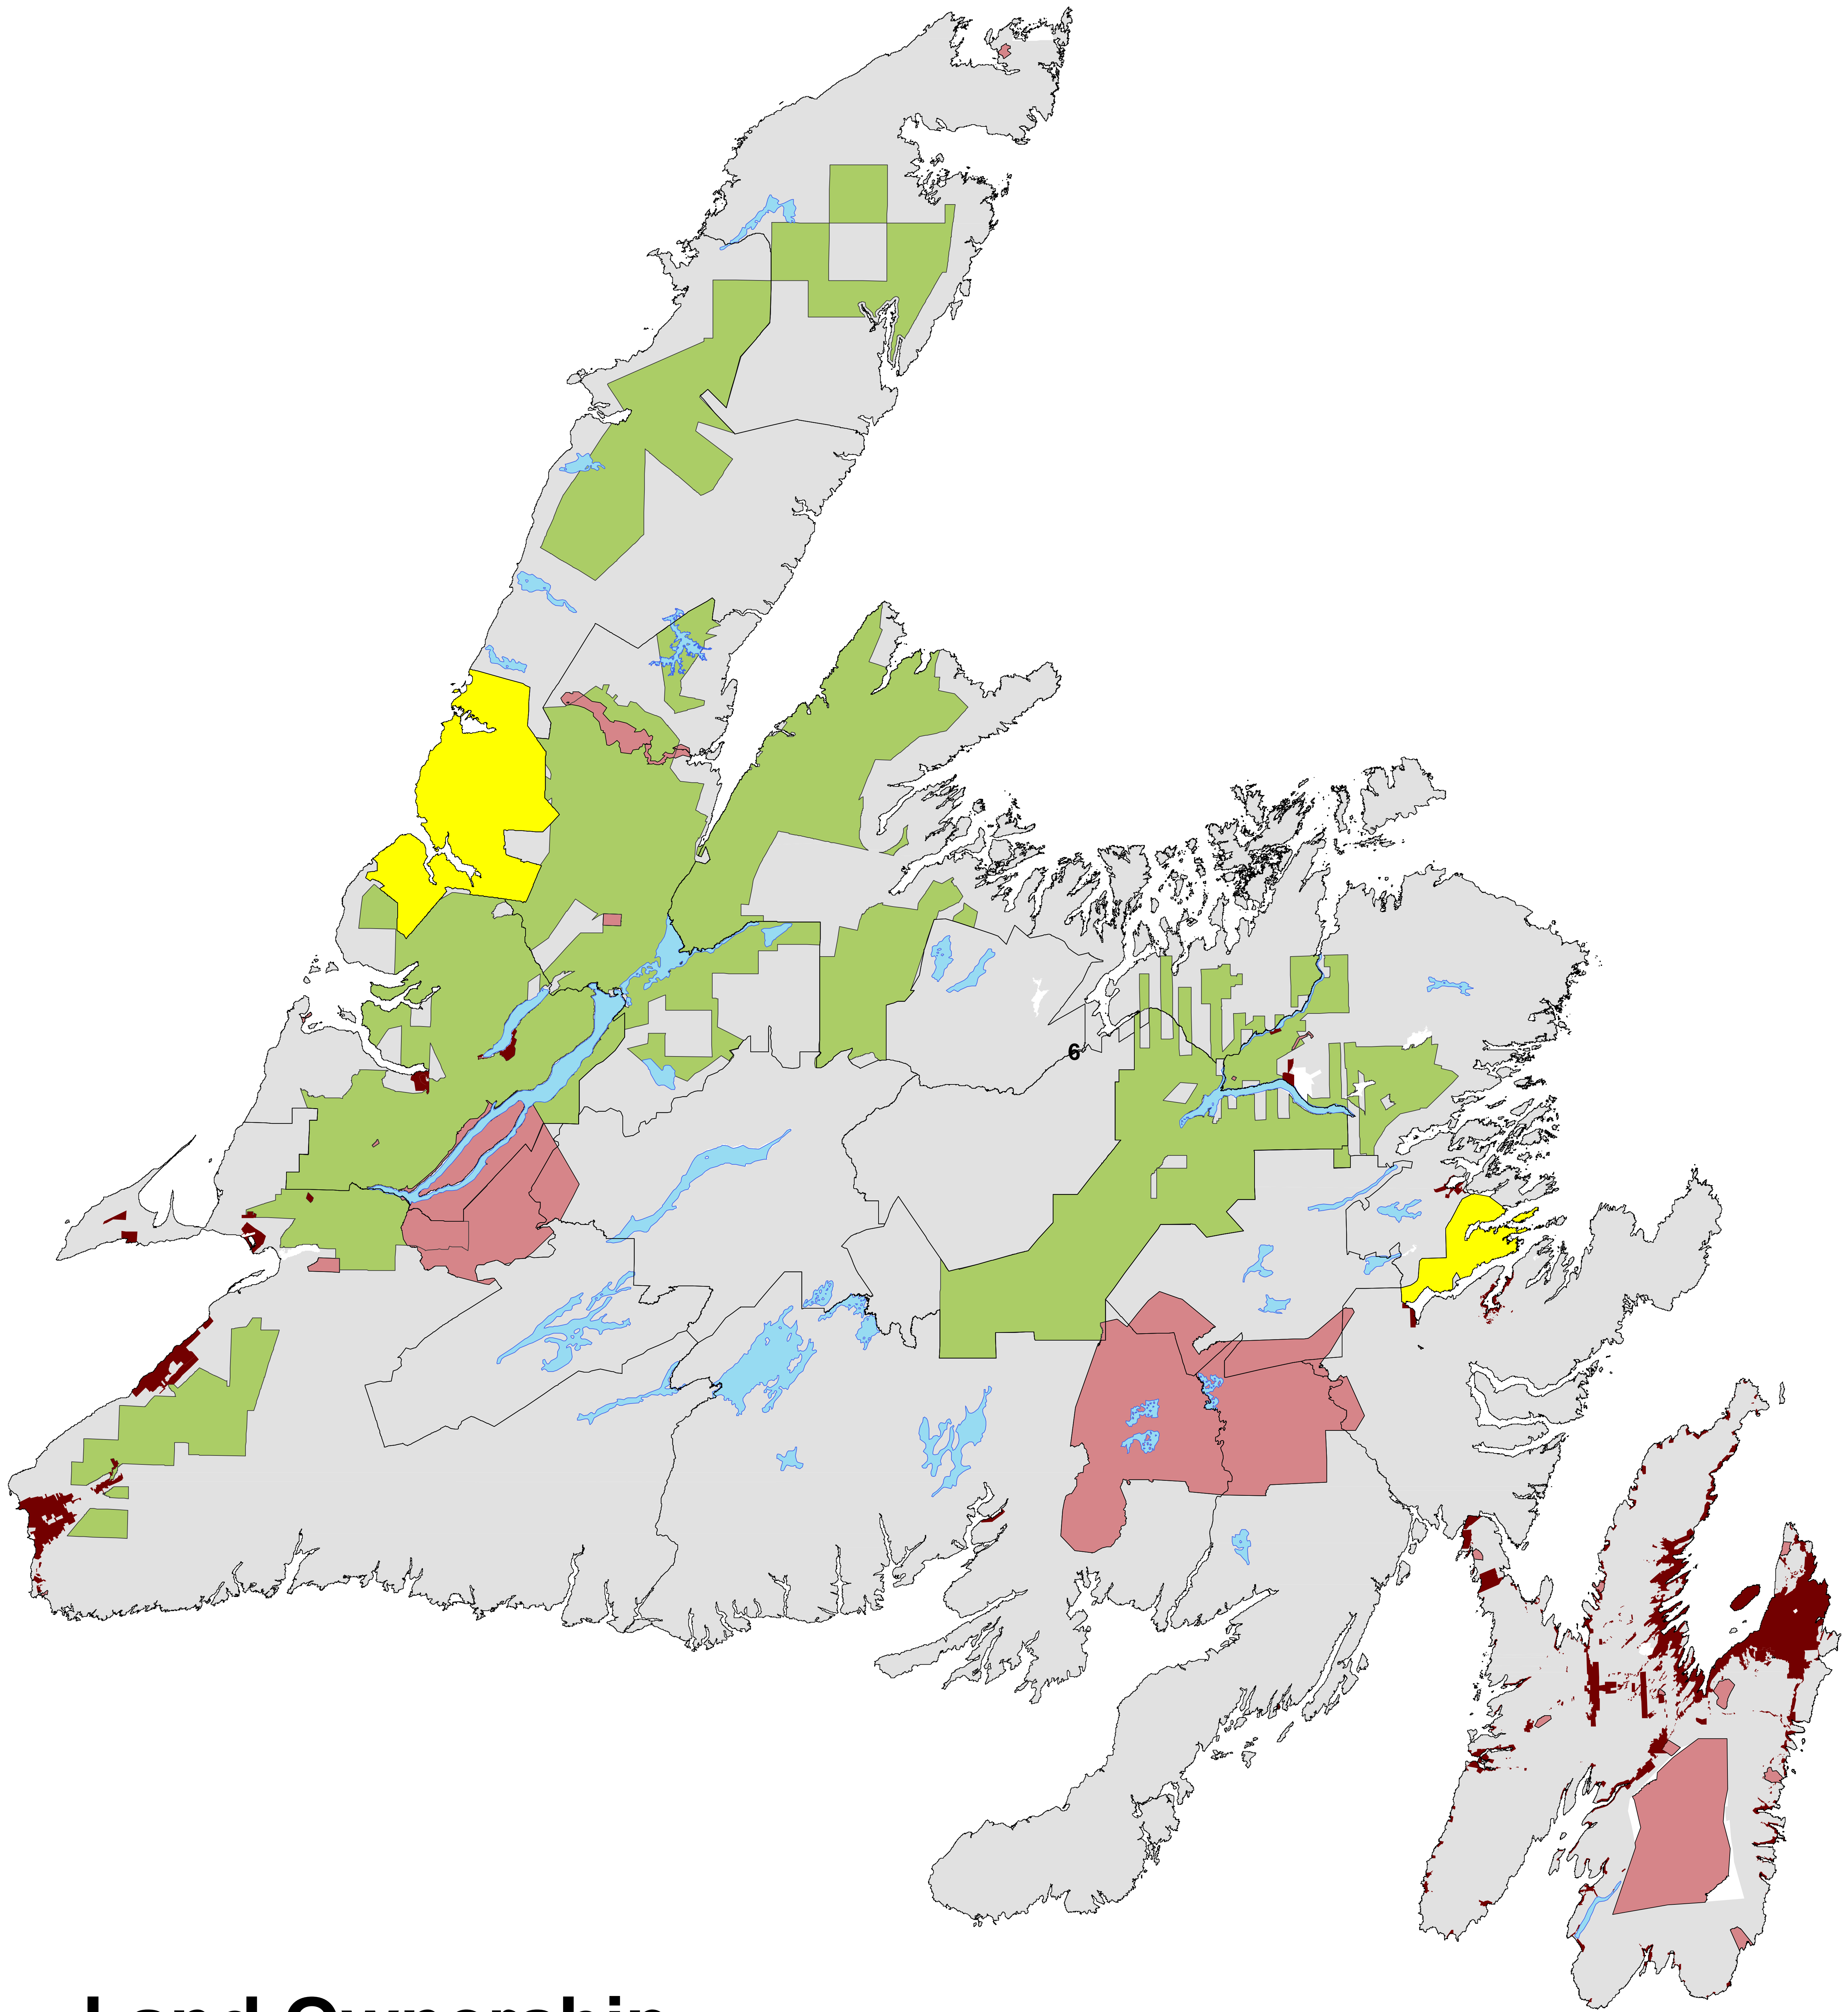

# Land and Timber Ownership Insular Newfoundland

## Land Ownership

-  District Boundary
-  Federal
-  Small Private

## Provincial Crown

-  Unalienated Crown
-  Parks and Wilderness Areas
-  CBPPL Timber Harvest Rights